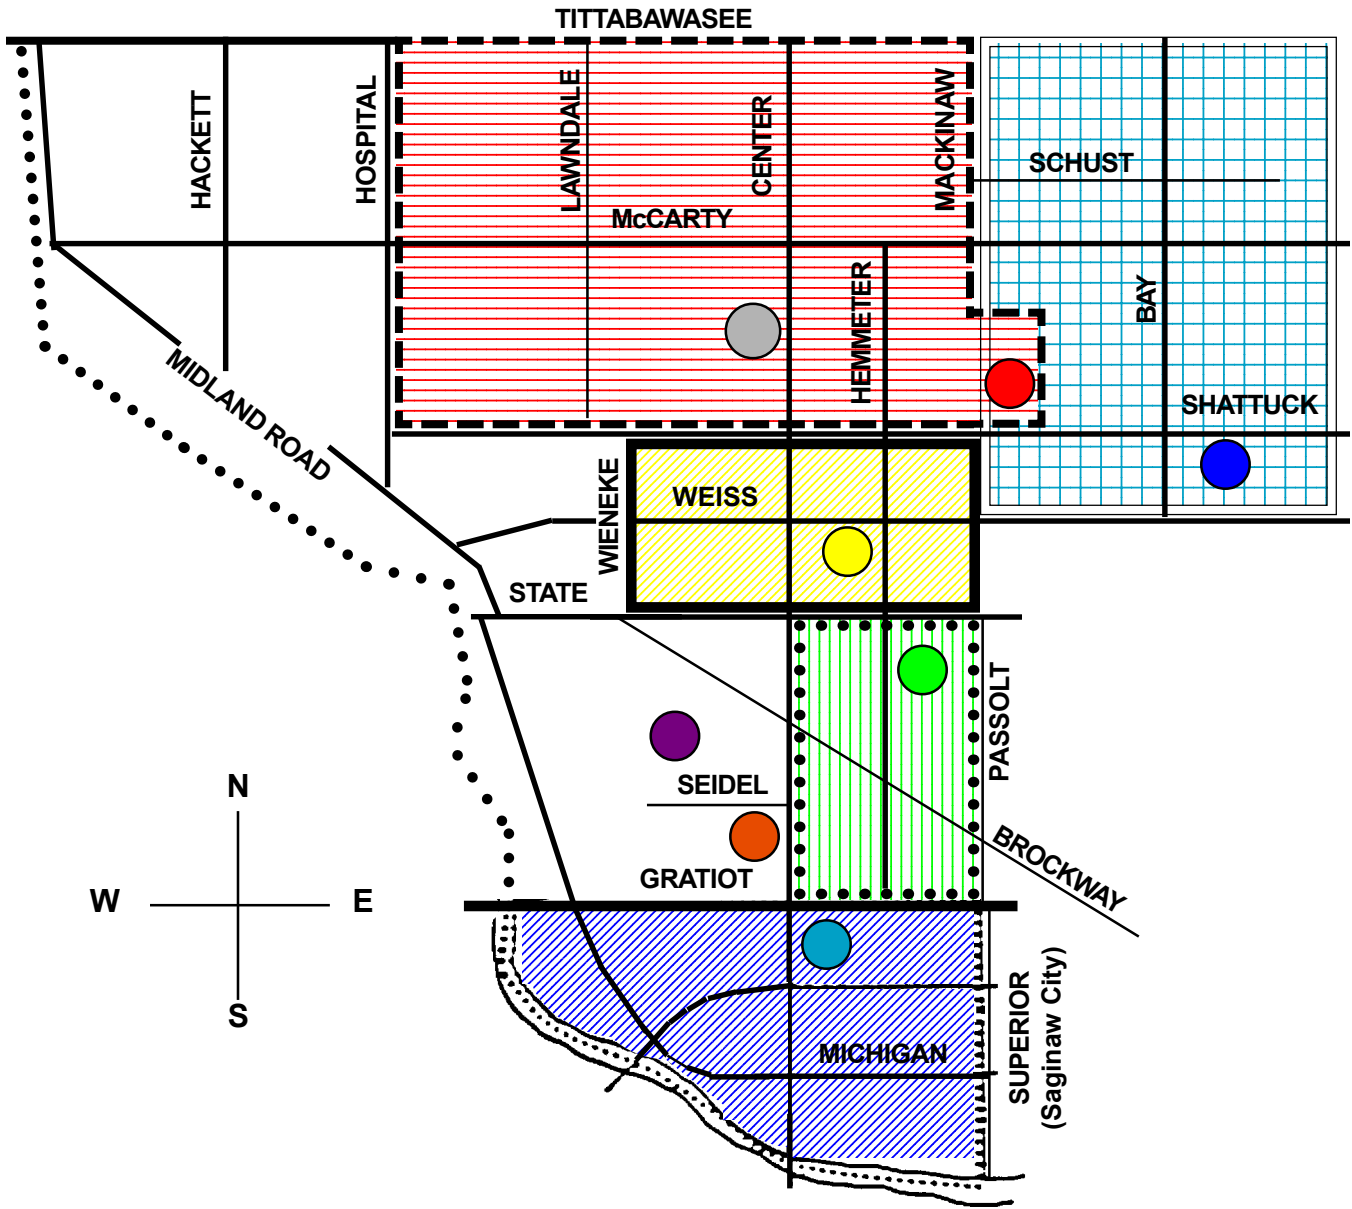

Saginaw Township Community Schools

School	Address	Phone	Color Code	
Entire District	HERITAGE HIGH SCHOOL	3465 N. Center	799-5790	
Entire District	WHITE PINE MIDDLE SCHOOL	505 N. Center	797-1814	
	ARROWWOOD ELEMENTARY	5410 Seidel	797-1835	
	HEMMETER ELEMENTARY	1890 Hemmeter	797-1832	
	PLAINFIELD ELEMENTARY	2775 Shattuck	799-7630	
	SHERWOOD ELEMENTARY	3870 Shattuck	799-2382	
	WEISS ELEMENTARY	4645 Weiss	793-5226	
	WESTDALE ELEMENTARY	705 S. Center	797-1827	
Entire District	MACKINAW ACADEMY	3870 Shattuck	799-8470	